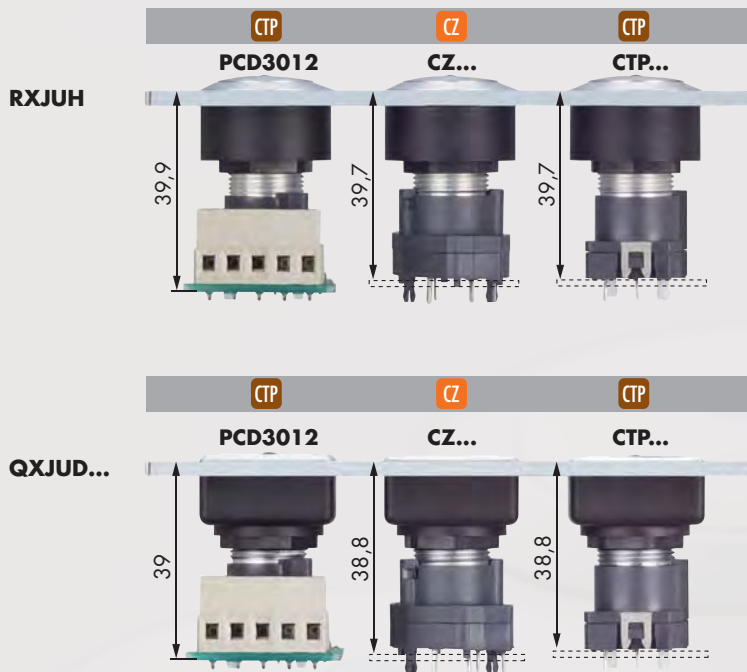

Vandalism-proof

Mounting Depth Dimensions

Cutout Dimensions

Pushbutton Heads

Illustration	Dimensions	Description	Type
 <p>IP65 2.3mm Sun icon</p>		<p>Short-stroke Pushbutton Head, momentary all-metal (anodised aluminium)</p> <p>suitable contact blocks CTF CTP CZ</p> <p>front bezel silver-coloured</p>	RXJUH
 <p>IP65 2.3mm Sun icon</p>		<p>Short-stroke Pushbutton Head, momentary all-metal (zinc-die casting, mat chromium plated)</p> <p>suitable contact blocks CTF CTP CZ</p> <p>front bezel silver-coloured</p>	QXJUDIP65_CR