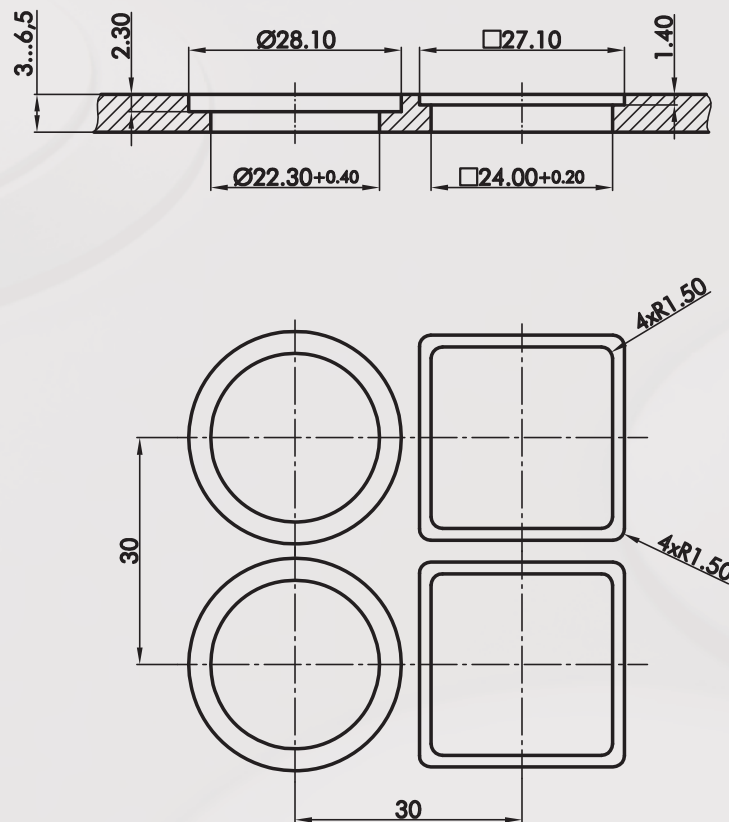

Vandalism-proof

Mounting Depth Dimensions

Cutout Dimensions

Pushbutton Heads

Illustration	Dimensions	Description	Type
 <p>IP65 2.3mm Sun icon</p>		<p>Short-stroke Pushbutton Head, momentary all-metal (anodised aluminium)</p> <p>suitable contact blocks CTF CTP CZ</p> <p>front bezel silver-coloured</p>	RXJUH
 <p>IP65 2.3mm Sun icon</p>		<p>Short-stroke Pushbutton Head, momentary all-metal (zinc-die casting, mat chromium plated)</p> <p>suitable contact blocks CTF CTP CZ</p> <p>front bezel silver-coloured</p>	QXJUDIP65_CR